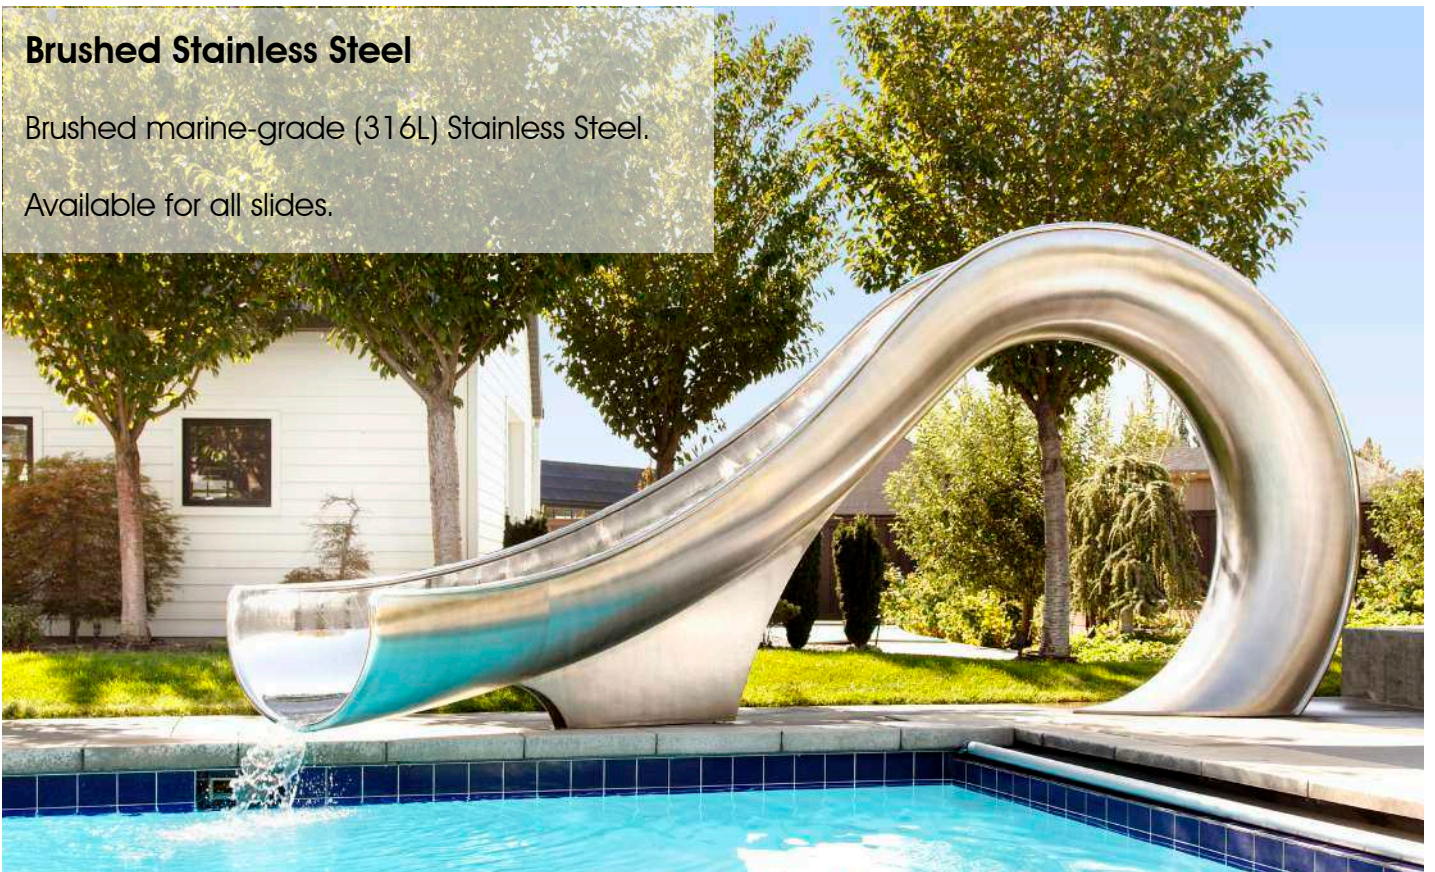

Brushed Stainless Steel

Brushed marine-grade (316L) Stainless Steel.

Available for all slides.