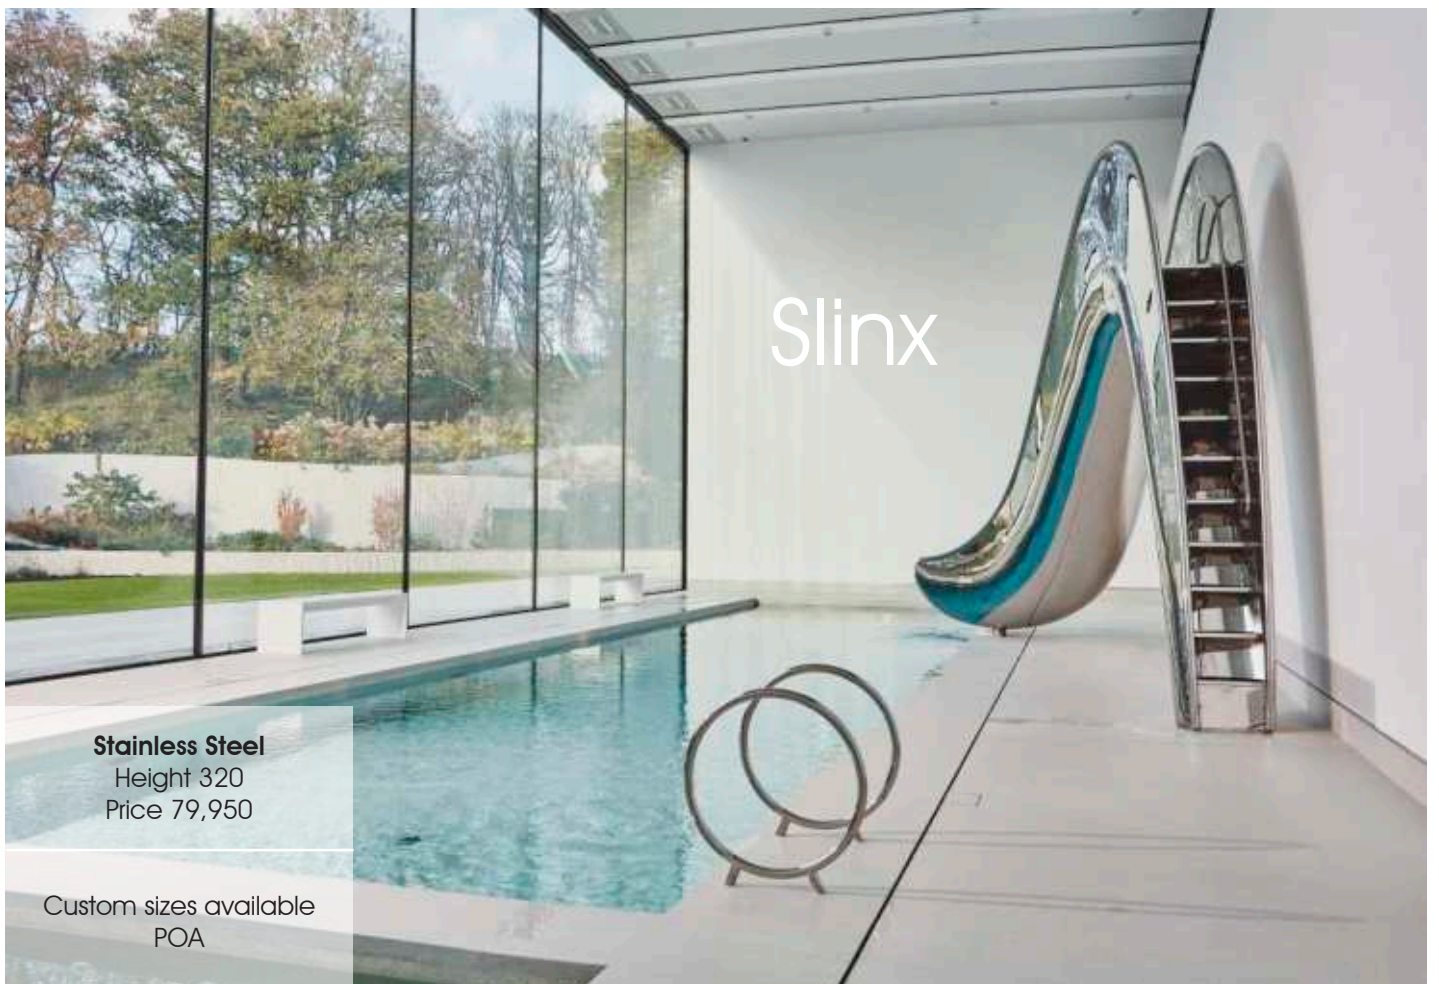

Slinx

Stainless Steel
Height 320
Price 79,950

Custom sizes available
POA