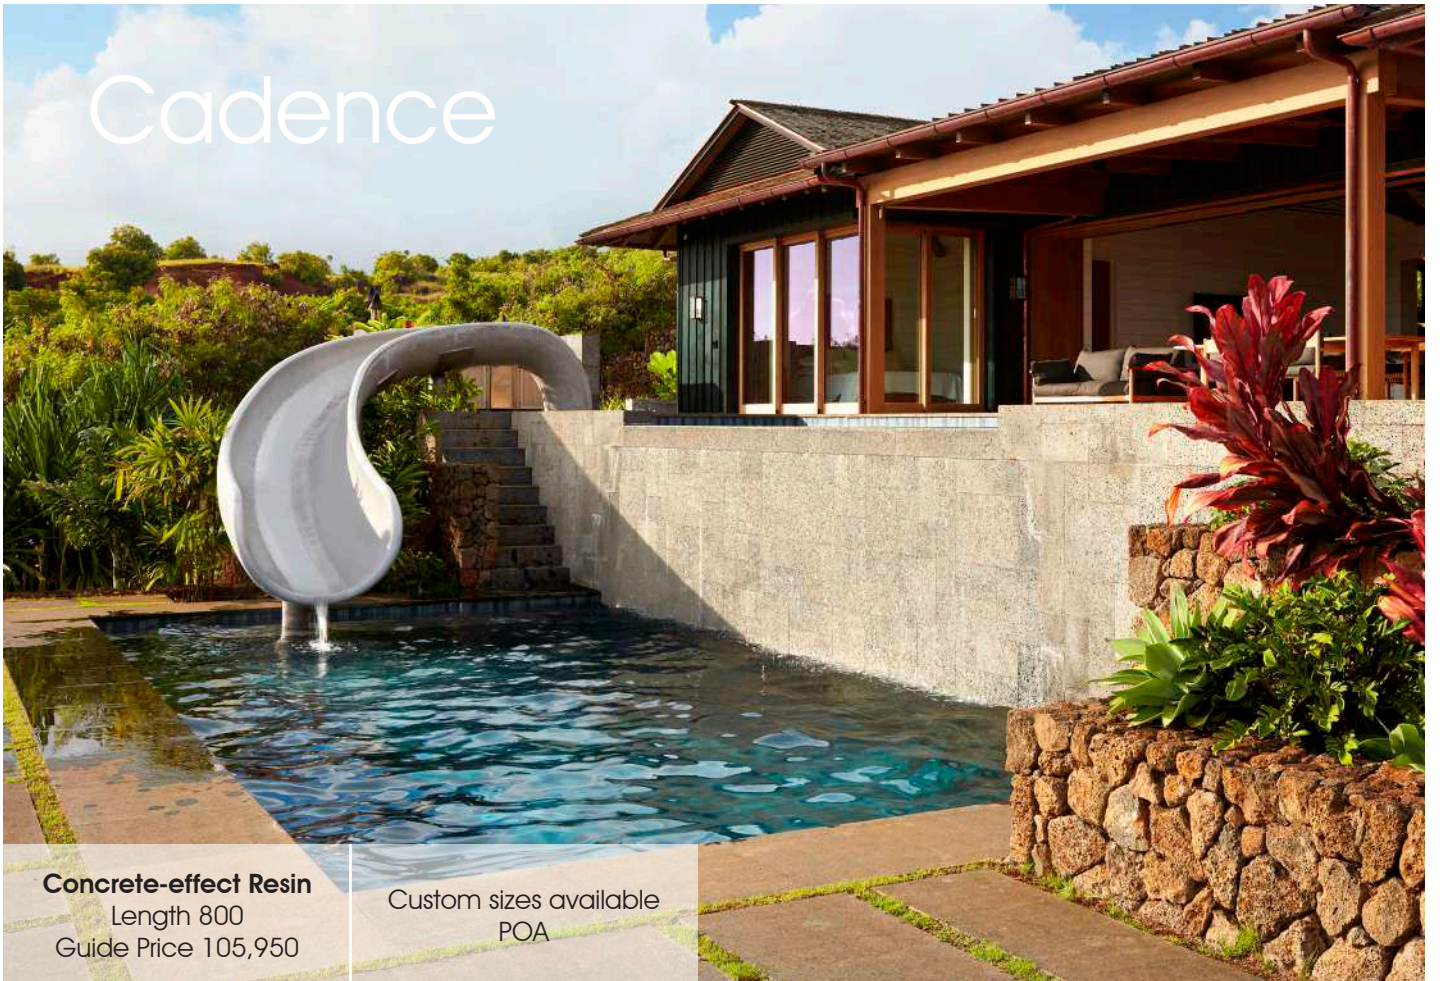

Cadence

Concrete-effect Resin
Length 800
Guide Price 105,950

Custom sizes available
POA