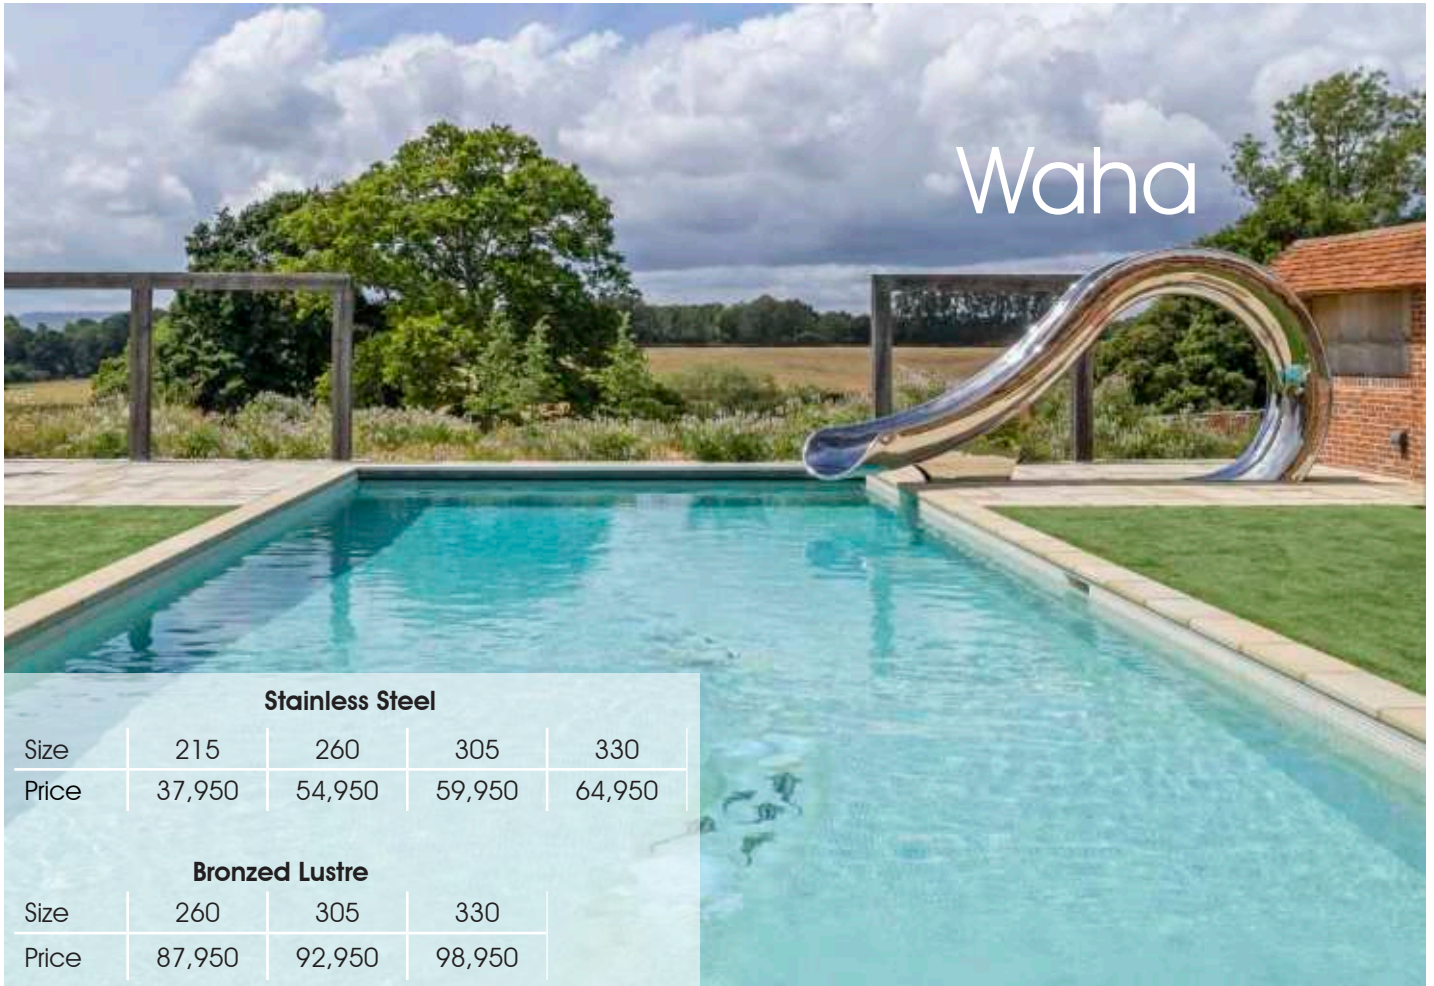

Waha

Stainless Steel

Size	215	260	305	330
Price	37,950	54,950	59,950	64,950

Bronzed Lustre

Size	260	305	330
Price	87,950	92,950	98,950

All slides are designed to European and US safety standards (BS EN 1069-1 2017) and (CPSC Code of Federal Regulations 16 part 1207)

United Kingdom Patent No. 2580156

All slides are customisable. We also take commissions for unique projects.