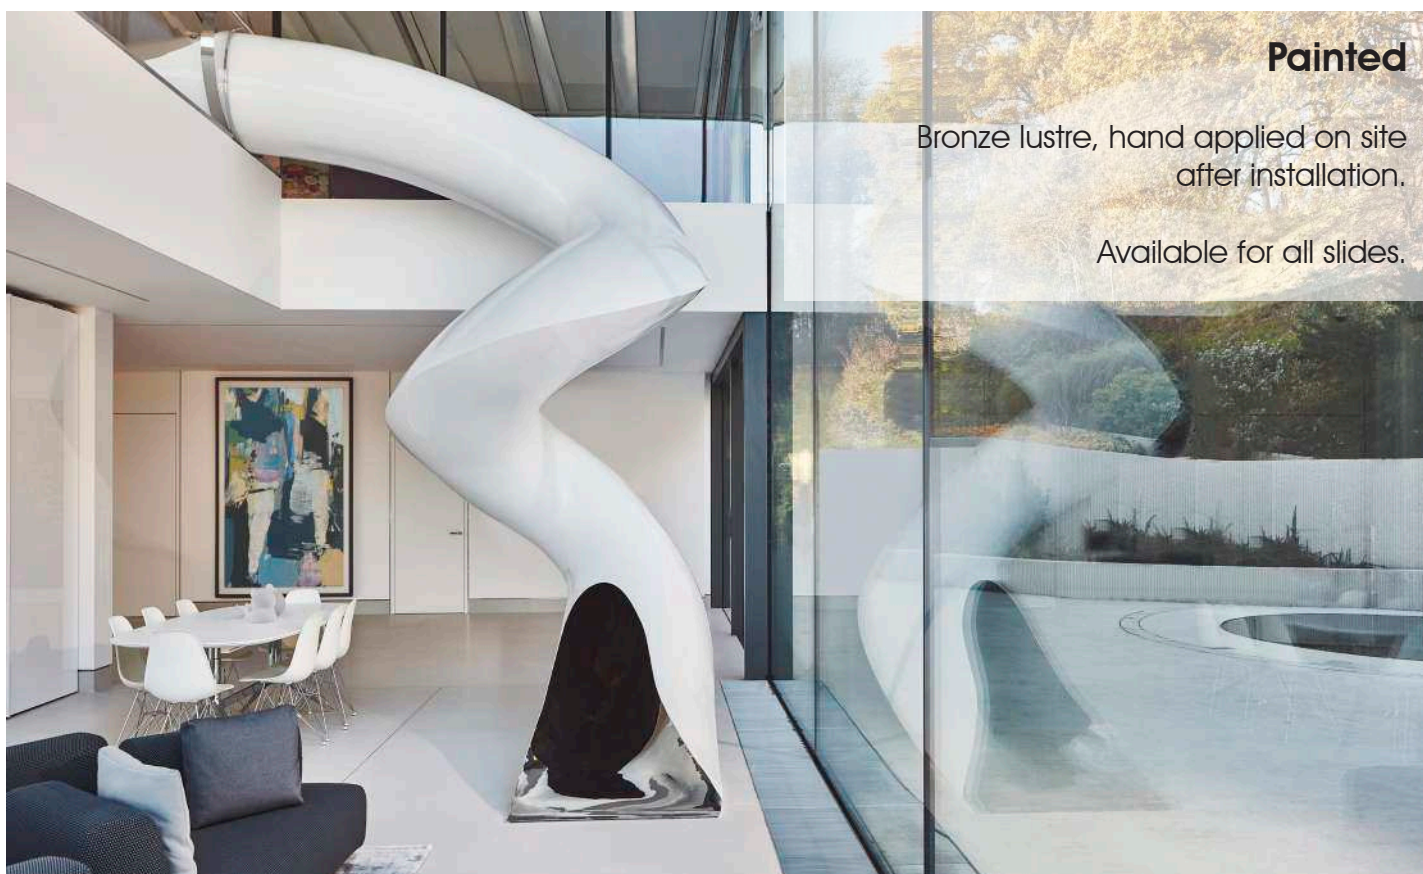

Painted

Bronze lustre, hand applied on site after installation.

Available for all slides.