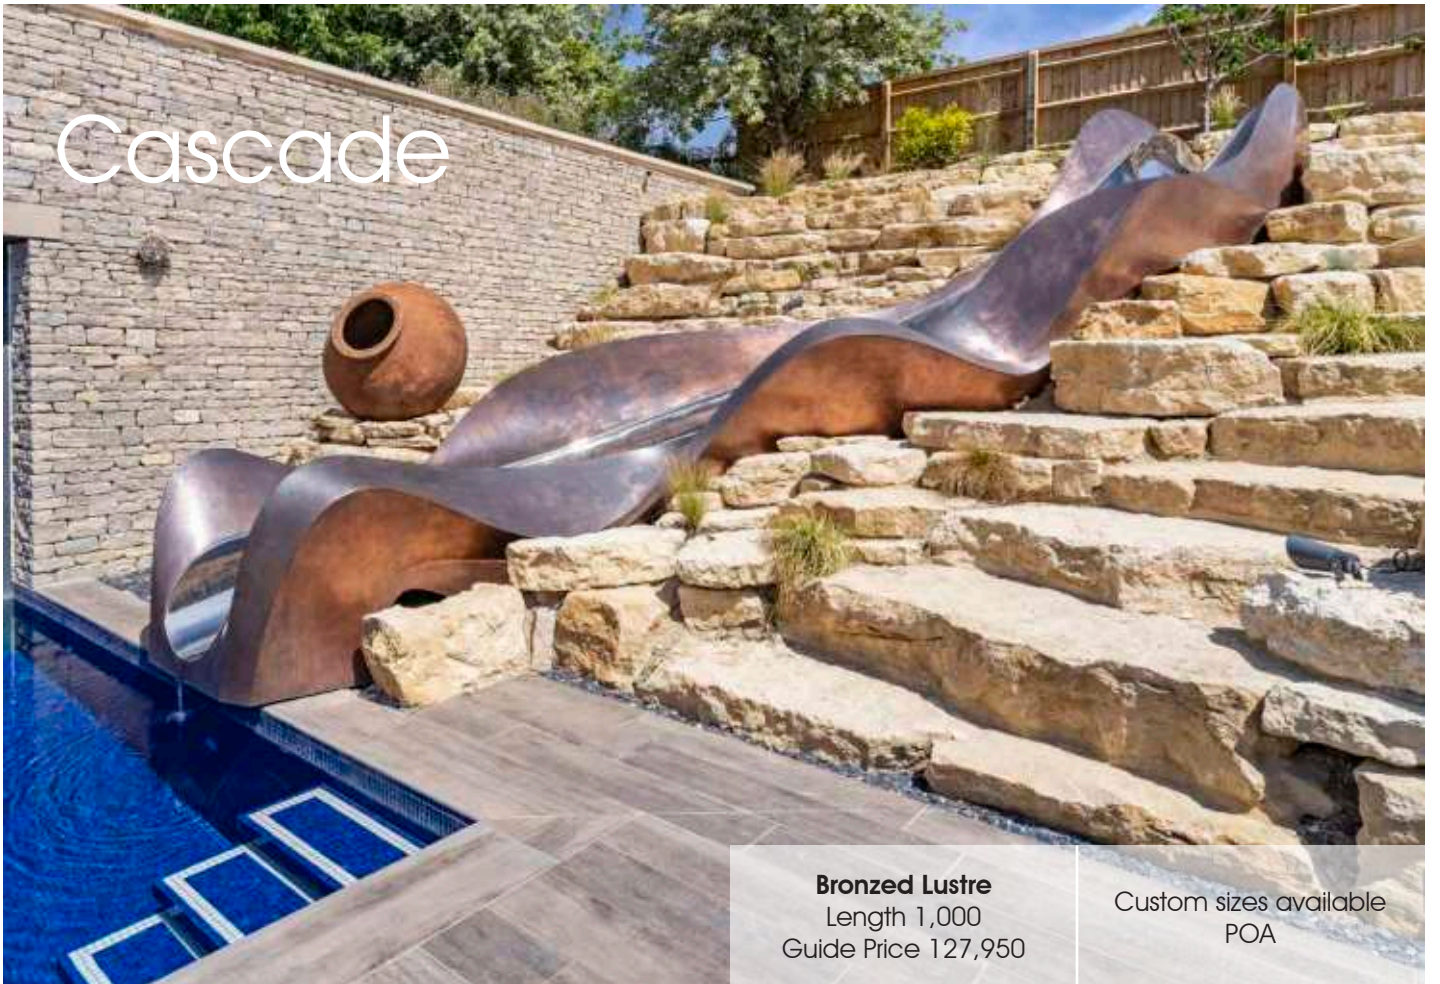

# Cascade

**Bronzed Lustre**  
Length 1,000  
Guide Price 127,950

Custom sizes available  
POA

**Stainless Steel**

Height	240	270
Price	50,950	63,950

Orchid

A large, highly reflective stainless steel sculpture in the shape of a curved orchid leaf. It is positioned on a green lawn next to a body of water, with a paved walkway leading towards it. The background shows a clear blue sky and distant hills.