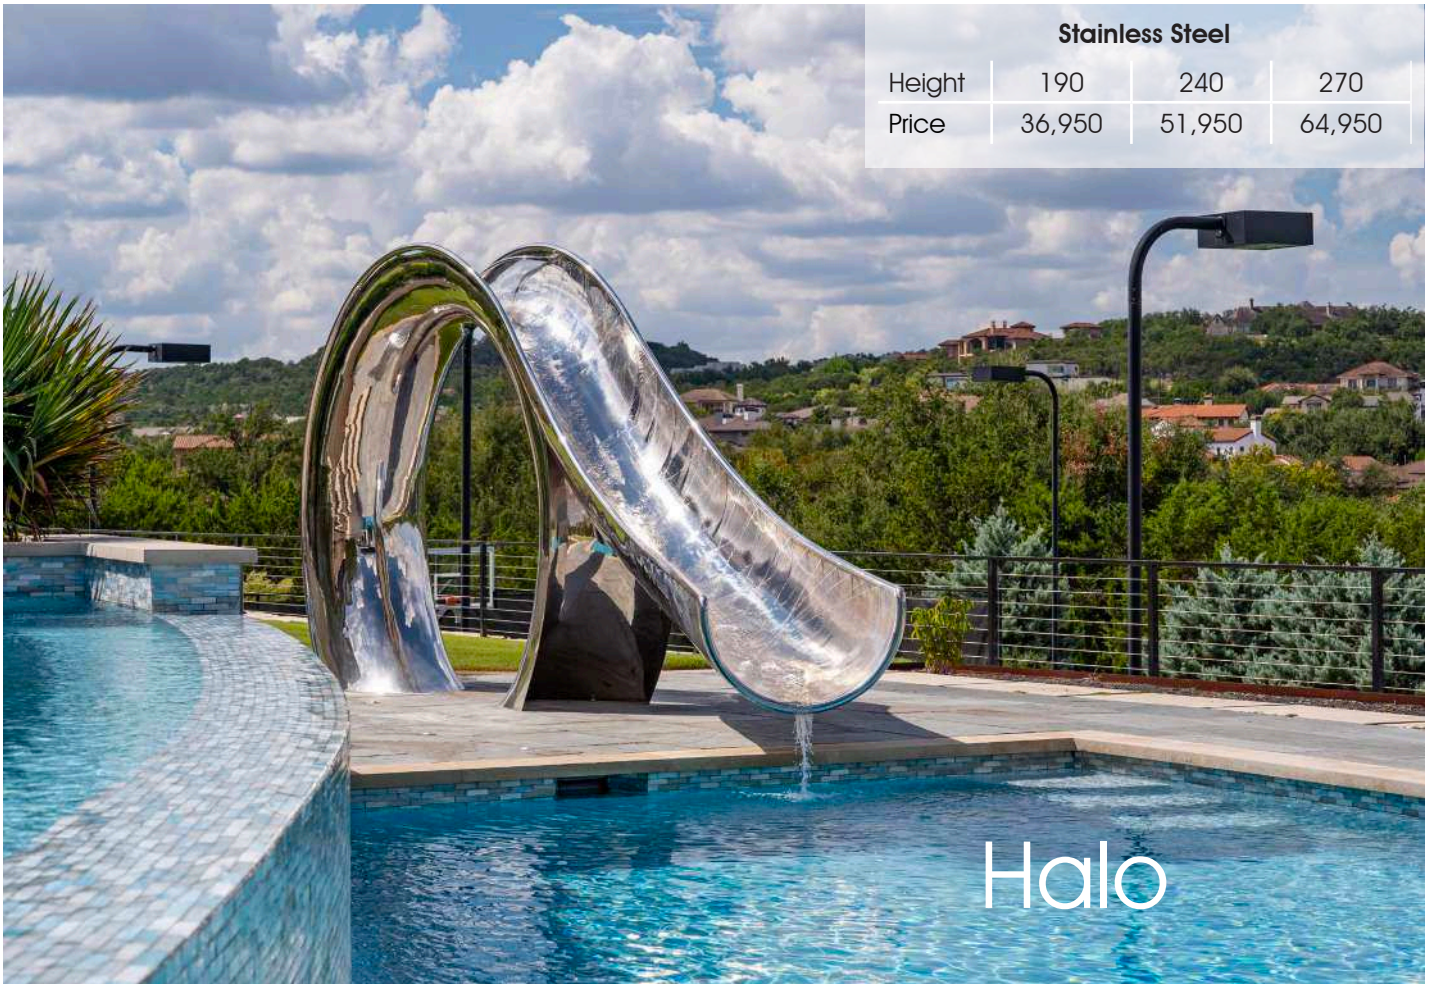

# Carver

**Stainless Steel**  
Height 550  
Guide Price 166,950

**Painted**  
Height 550  
Guide Price 231,950

Custom sizes available  
POA

# Cascade

**Bronzed Lustre**  
Length 1,000  
Guide Price 127,950

Custom sizes available  
POA

**Stainless Steel**

Height	240	270
Price	50,950	63,950

Orchid

A large, highly reflective stainless steel sculpture in the shape of a curved orchid leaf. It is positioned on a green lawn next to a body of water, with a paved walkway leading towards it. The background shows a clear blue sky and distant hills.