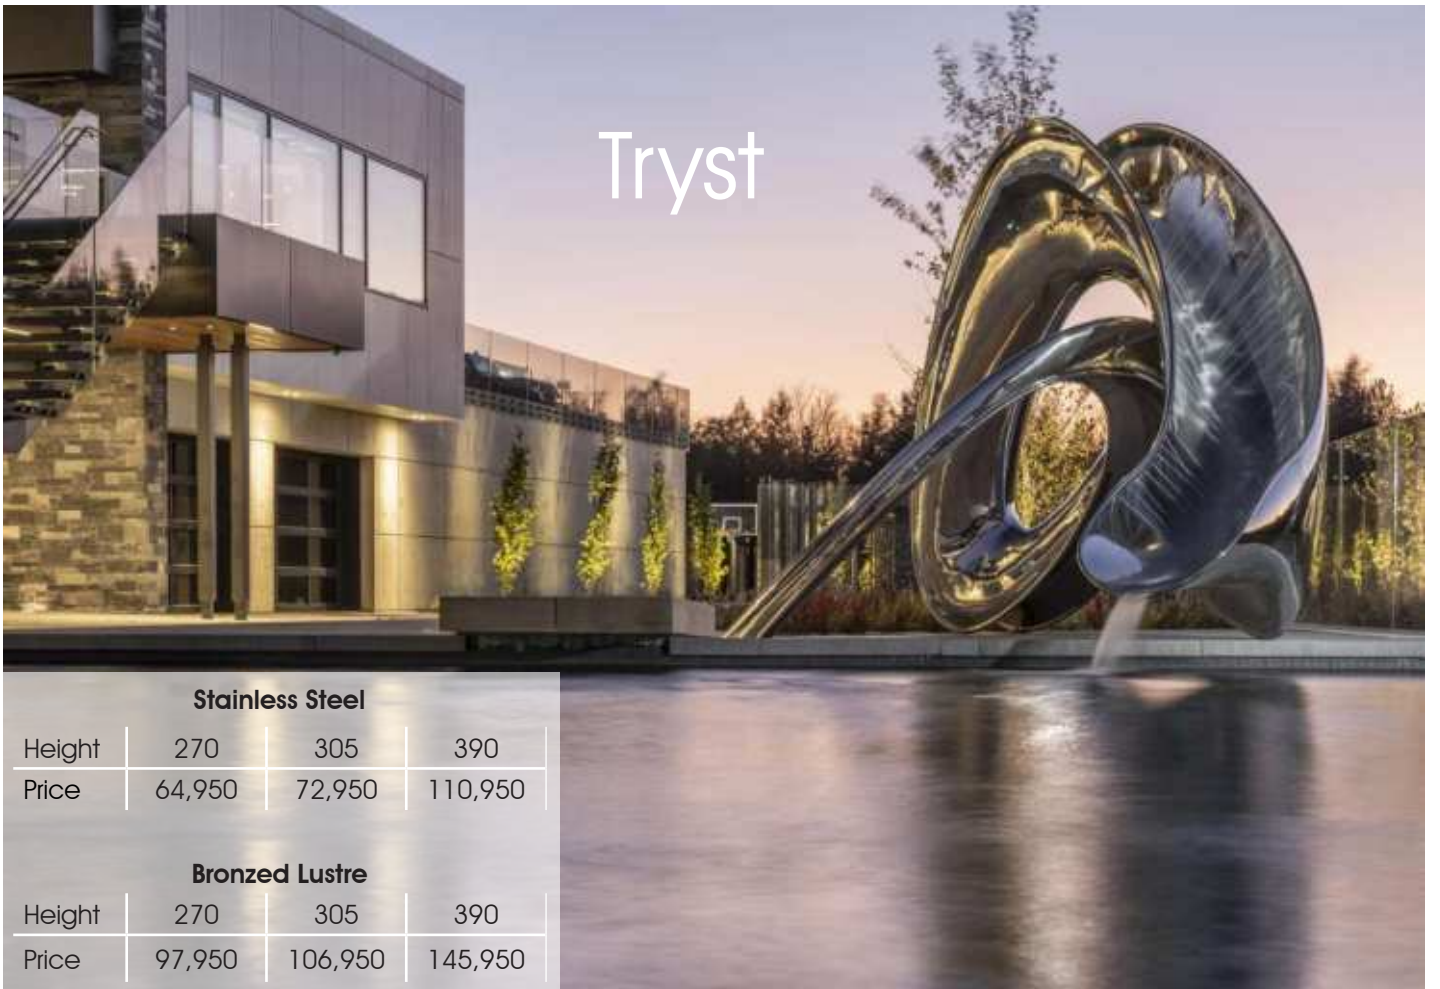

Tryst

Stainless Steel

Height	270	305	390
Price	64,950	72,950	110,950

Bronzed Lustre

Height	270	305	390
Price	97,950	106,950	145,950