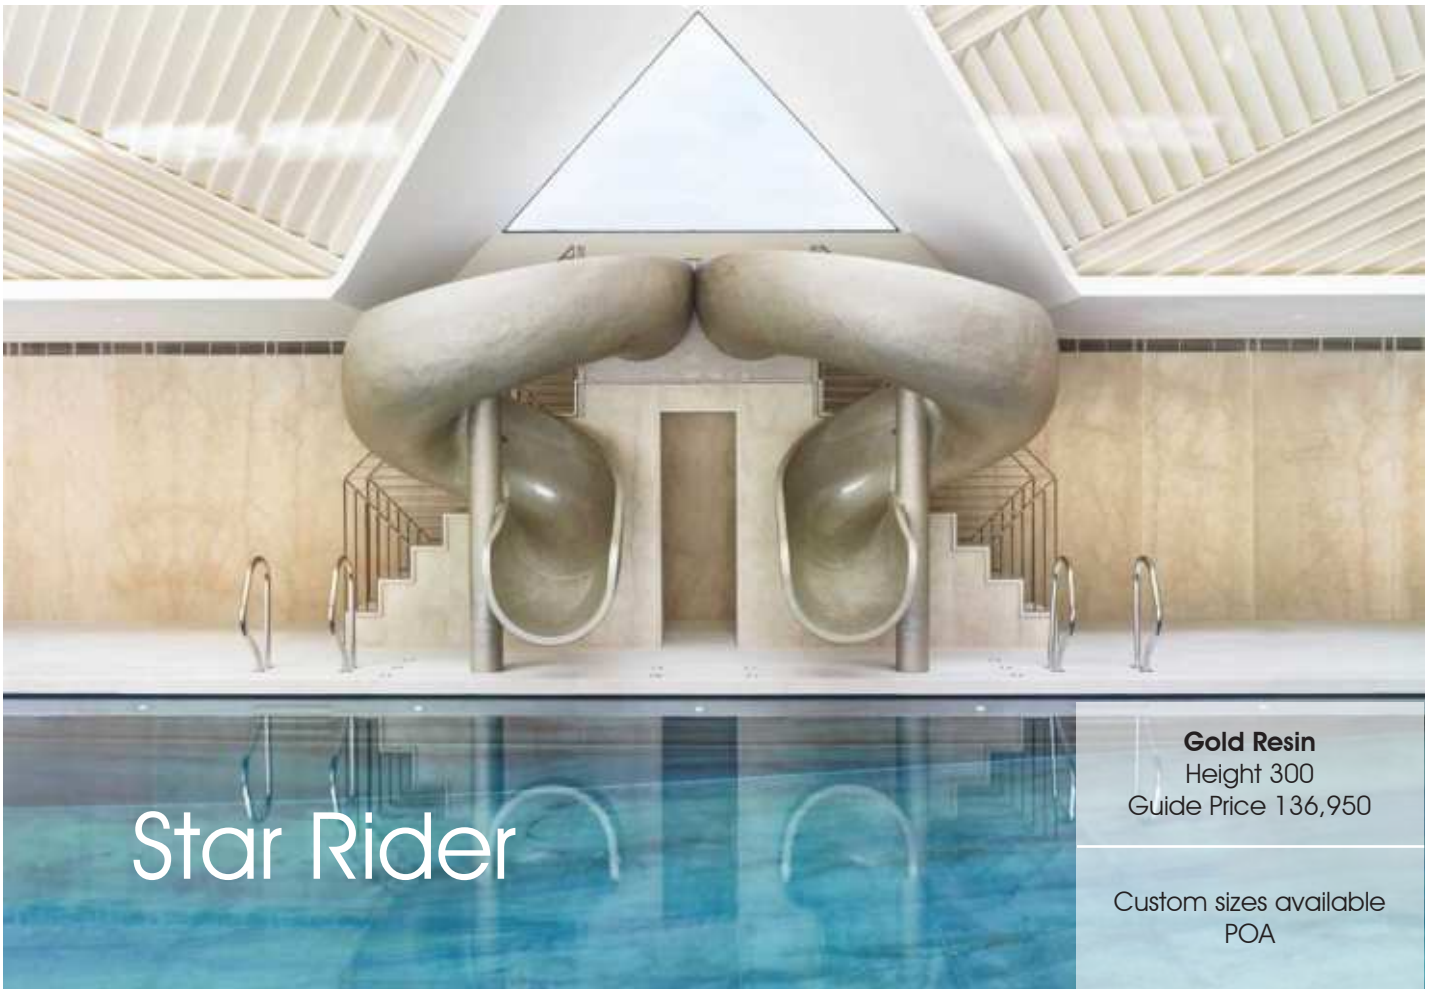

# Riven

**Stainless Steel**  
Height 270  
Price 81,950

**Bronzed Lustre**  
Height 270  
Price 108,950

# Slinx

**Stainless Steel**  
Height 320  
Price 79,950

Custom sizes available  
POA